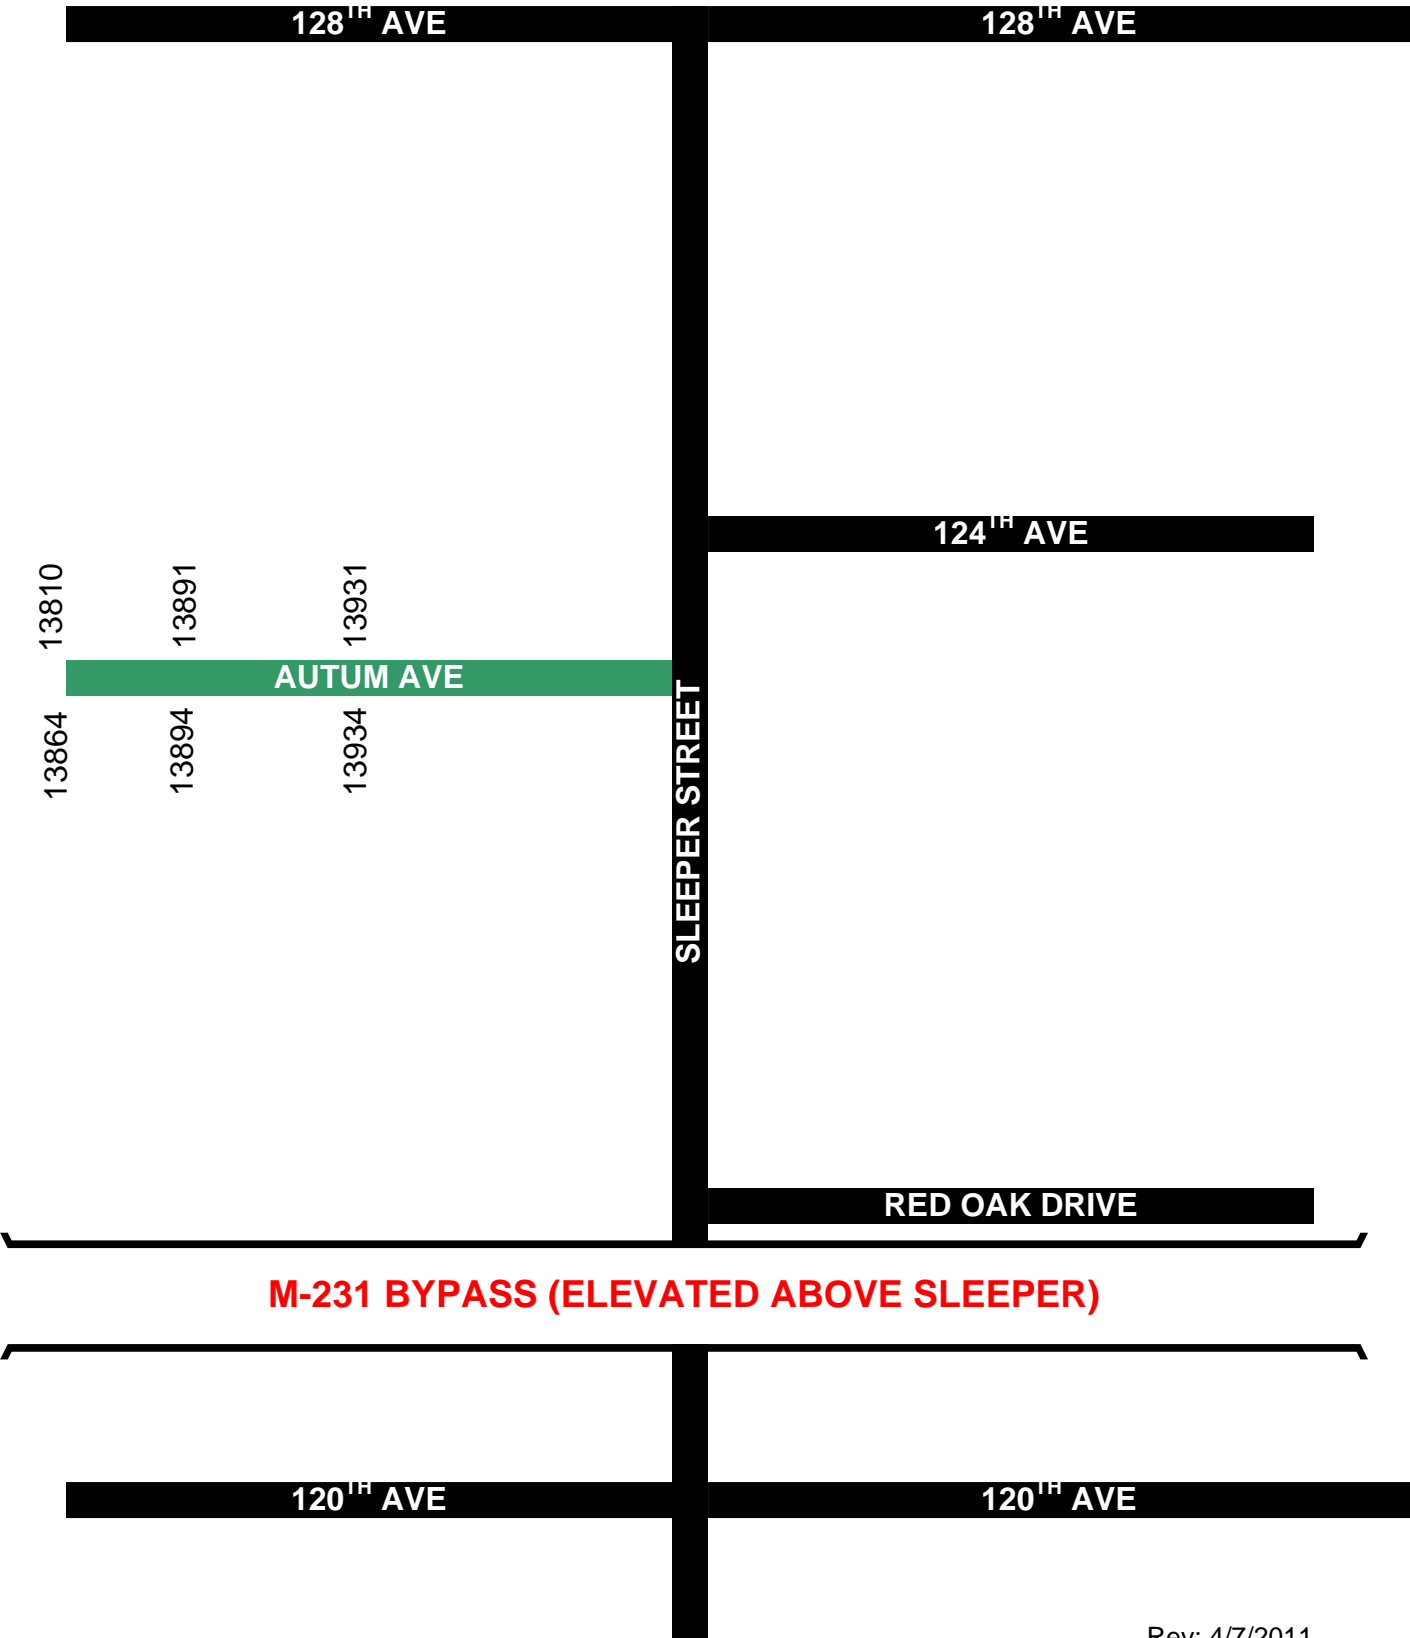

# Autum Ave

**M-231 BYPASS (ELEVATED ABOVE SLEEPER)**