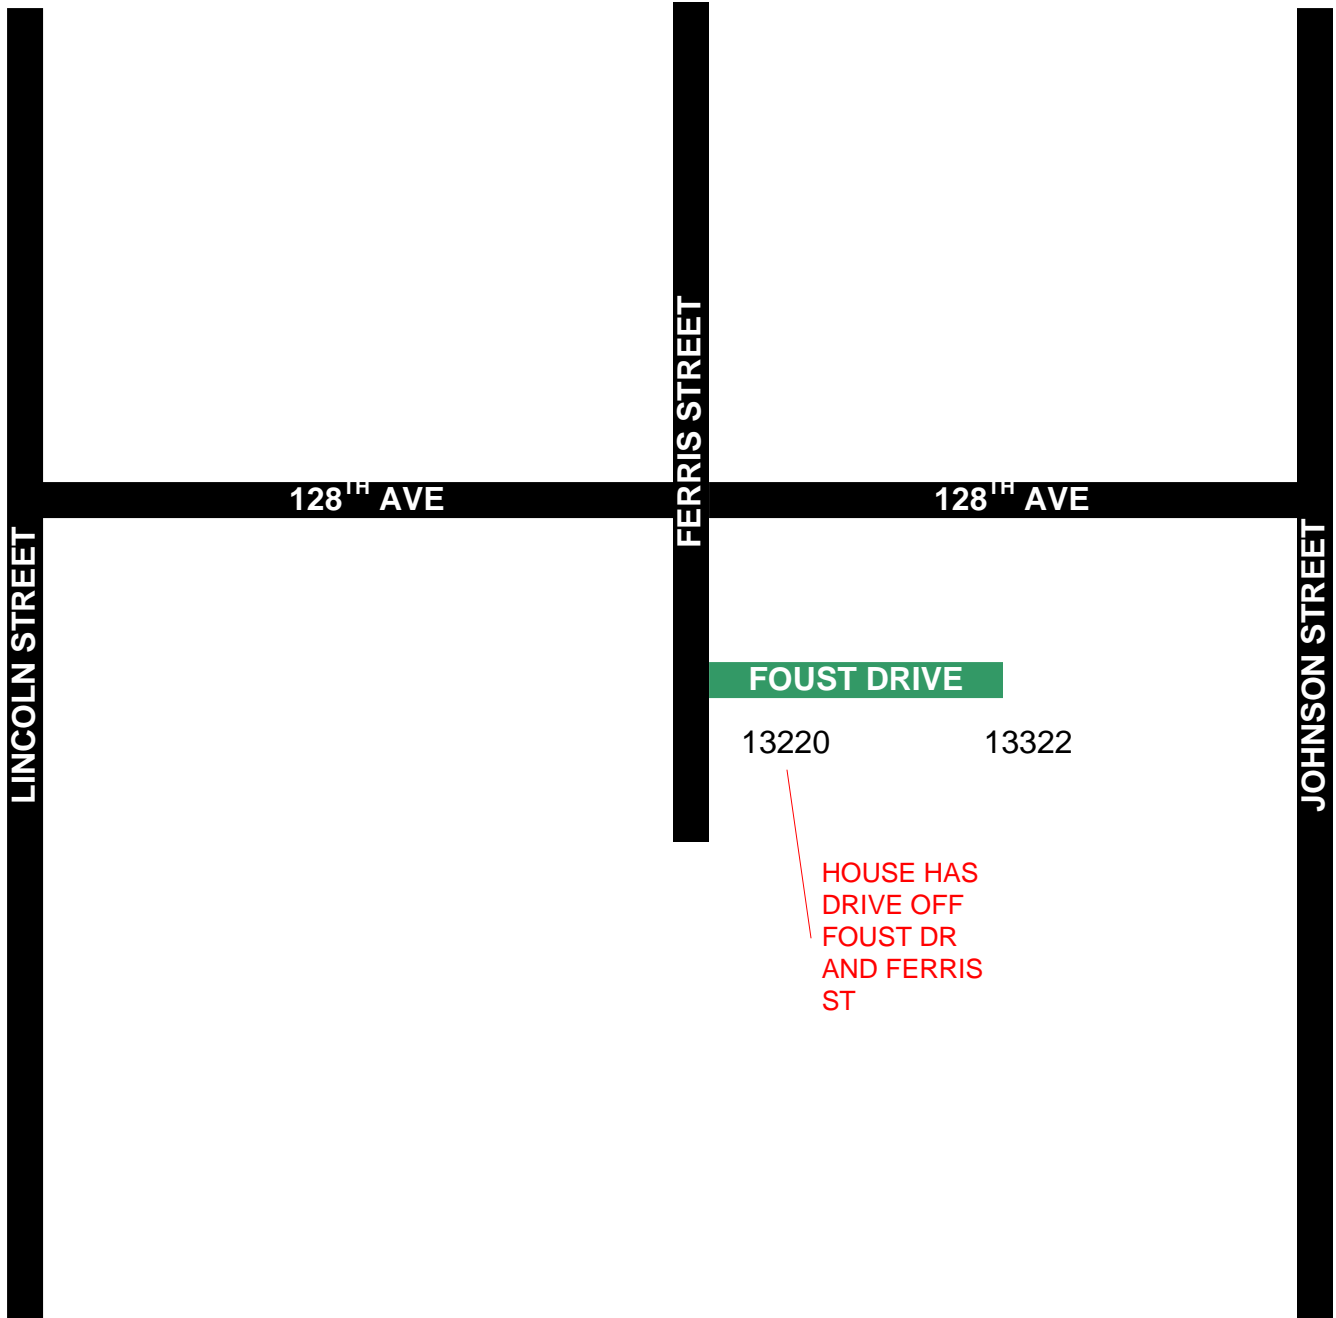

# Foust Drive

13220

13322

HOUSE HAS  
DRIVE OFF  
FOUST DR  
AND FERRIS  
ST